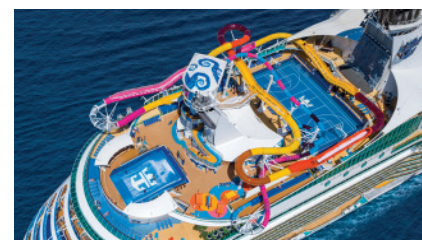

Symphony of the Seas[®]
Guest Capacity: 6,680
Maiden Voyage: April 2018

Wonder of the SeasSM
Guest Capacity: 6,988

HIGHLIGHTS

- Neighborhoods
- AquaTheater
- 3D Movies
- Broadway Musicals
- The Perfect StormSM
- Ultimate AbyssSM
- Zip Line
- Boardwalk[®]
- Central Park[®]
- 2 FlowRider[®] Surf Simulators
- Carousel
- Ice-Skating Rink
- Outdoor Movie Screen
- Laser Tag

HIGHLIGHTS

- Sky Pad[®]
- The Perfect StormSM
- PlaymakersSM Sports Bar & Arcade
- Sugar BeachSM
- Laser Tag
- Royal Escape Room
- Fish & ShipsSM
- Rock Climbing Wall
- Ice-Skating Rink
- Royal Promenade
- British-Style Pub
- Designer Shopping
- Outdoor Movie Screen
- FlowRider[®] Surf Simulator
- Broadway Musicals