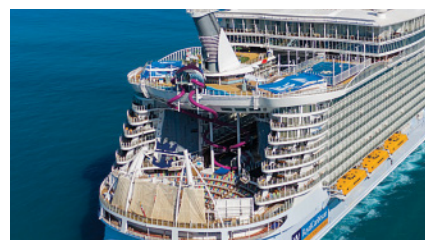

2023-2024 ROYAL CARIBBEAN® FLEET GUIDE

ICON CLASS

Icon of the SeasSM
Guest Capacity: 7,514
ARRIVING 2024

HIGHLIGHTS

- SurfsideSM
- Thrill Island
- Absolute ZeroSM
- The Hideaway
- AquadomeSM
- Swim & TonicSM
- Cloud 17SM
- Crown's Edge
- Hurricane Hunter
- Frightening Bolt
- Storm Chasers
- Pressure Drop
- Storm Surge

Symphony of the Seas[®]
Guest Capacity: 6,680
Maiden Voyage: April 2018

Wonder of the SeasSM
Guest Capacity: 6,988

HIGHLIGHTS

- Neighborhoods
- AquaTheater
- 3D Movies
- Broadway Musicals
- The Perfect StormSM
- Ultimate AbyssSM
- Zip Line
- Boardwalk[®]
- Central Park[®]
- 2 FlowRider[®] Surf Simulators
- Carousel
- Ice-Skating Rink
- Outdoor Movie Screen
- Laser Tag