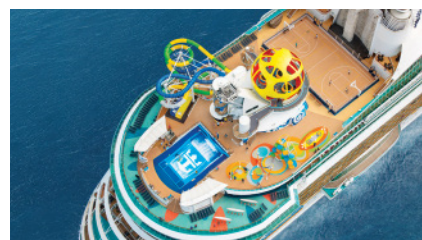

Symphony of the Seas[®]
Guest Capacity: 6,680
Maiden Voyage: April 2018

Wonder of the SeasSM
Guest Capacity: 6,988

HIGHLIGHTS

- Neighborhoods
- AquaTheater
- 3D Movies
- Broadway Musicals
- The Perfect StormSM
- Ultimate AbyssSM
- Zip Line
- Boardwalk[®]
- Central Park[®]
- 2 FlowRider[®] Surf Simulators
- Carousel
- Ice-Skating Rink
- Outdoor Movie Screen
- Laser Tag

Odyssey of the SeasSM
Guest Capacity: 5,498
Maiden Voyage: July 2021

Spectrum of the Seas[®]
Guest Capacity: 5,622
Maiden Voyage: April 2019

HIGHLIGHTS

- North Star[®]
- RipCord[®] by iFLY[®]
- SeaPlex[®]
- FlowRider[®] Surf Simulator
- Two70[®]
- Virtual BalconySM Staterooms
- Loft Suites
- Music Hall
- Broadway Musicals
- Outdoor Movie Screen
- Sky Pad[®]
- Splashaway BaySM
- Laser Tag
- Rock Climbing Wall
- PlaymakersSM Sports Bar & Arcade
- Casino Royale

HIGHLIGHTS

- Sky Pad[®]
- The Perfect StormSM
- PlaymakersSM Sports Bar & Arcade
- Sugar BeachSM
- Laser Tag
- Royal Escape Room
- Fish & ShipsSM
- Rock Climbing Wall
- Ice-Skating Rink
- Royal Promenade
- British-Style Pub
- Designer Shopping
- Outdoor Movie Screen
- FlowRider[®] Surf Simulator
- Broadway Musicals

- Solarium with Retractable Roof
- Bungee Trampoline
- Rock Climbing Wall
- Mini-Golf Course
- Outdoor Movie Screen
- Broadway-Style Shows

AMPED

Our Royal Amplified* ships are transformed with never-before-seen thrills, the cuisines you crave and more unforgettable experiences day and night. Highlights in green type signify Royal Amplified activities.